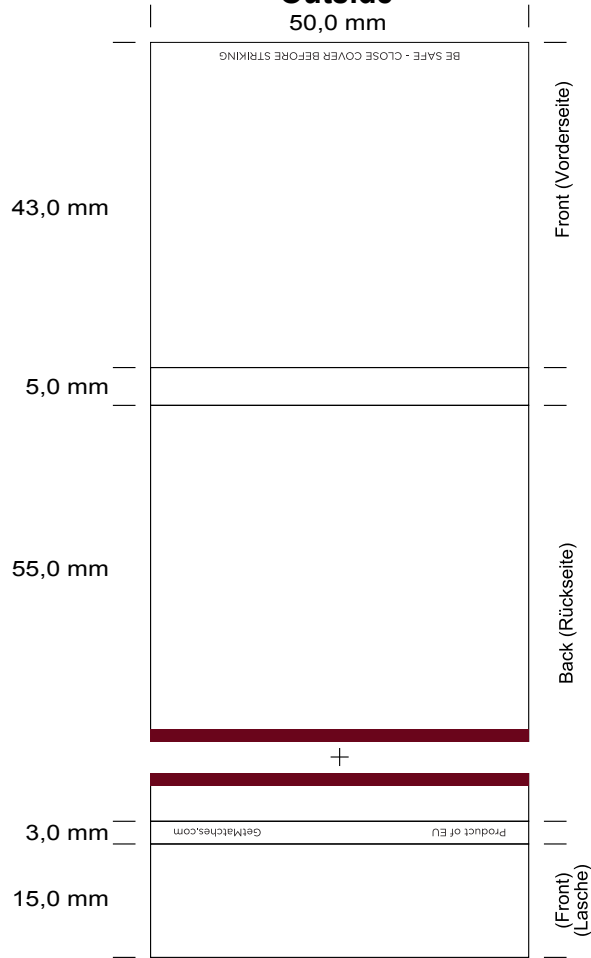

DUO 10 USA

Outside

50,0 mm

1st proof 2019-04-03

000000 Colour Colour
Colour Colour

DUO 10 USA

Inside

1st proof 2019-04-03

000000 Colour Colour
Colour Colour

1st proof 2019-04-03

000000 Colour Colour
Colour Colour