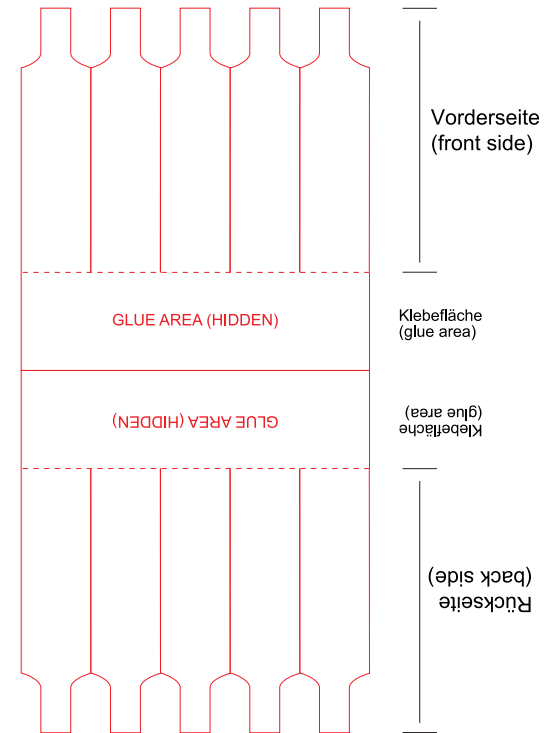

DUO 10 USA

Outside

50,0 mm

1st proof 2019-04-03

000000 Colour Colour
Colour Colour

DUO 10 USA

Inside

1st proof 2019-04-03

000000 Colour Colour
Colour Colour

1st proof 2019-04-03

000000 Colour Colour
Colour Colour