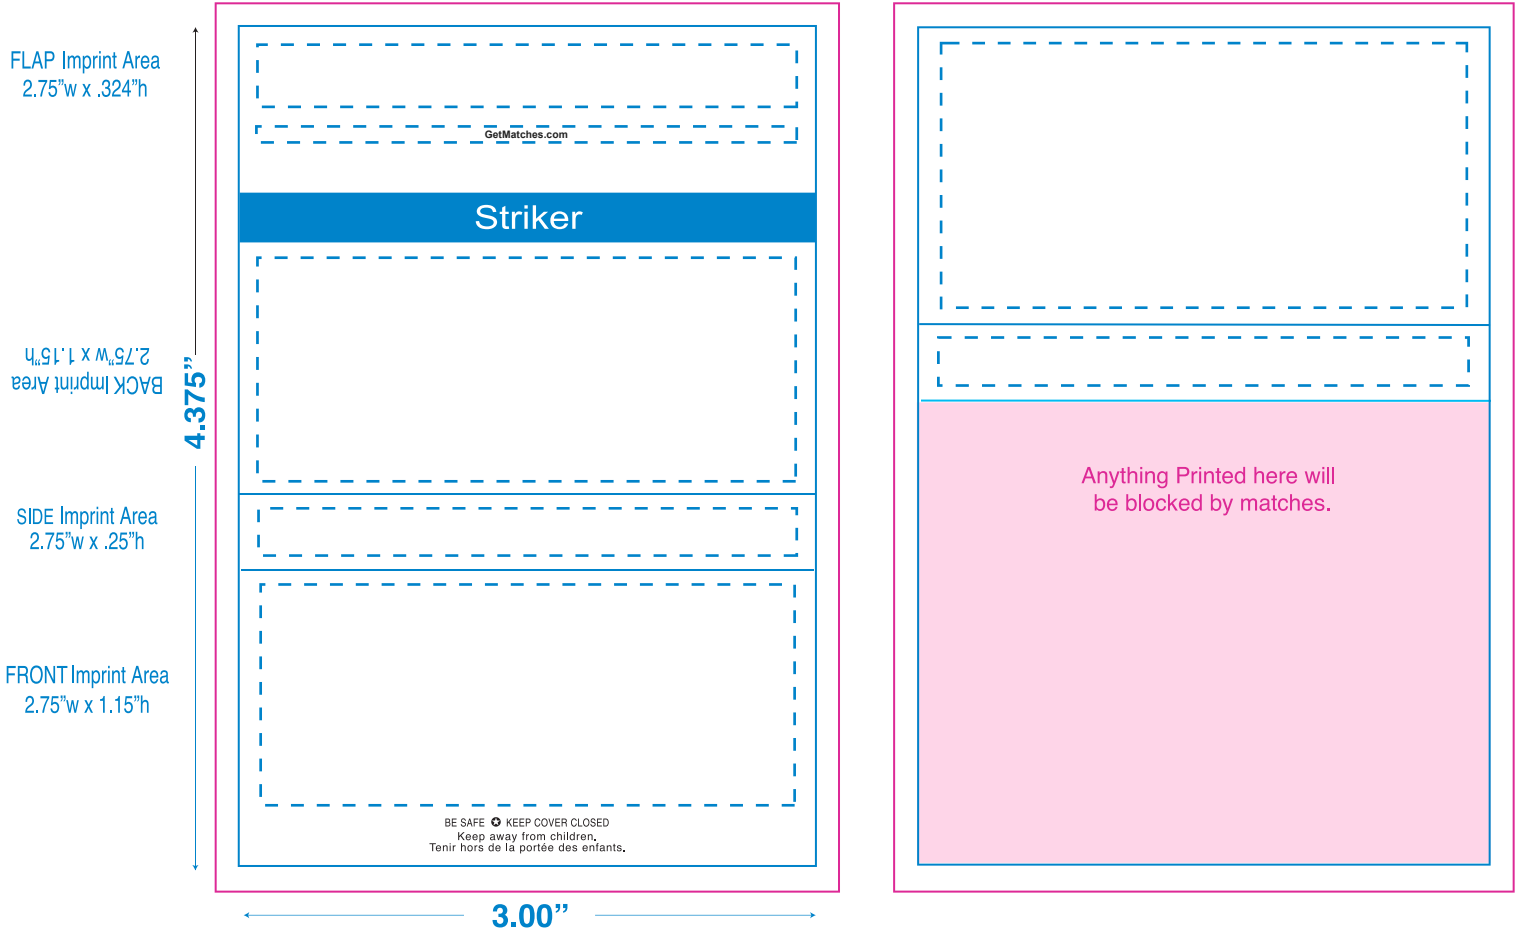

# 40L Book Match

Outside / Cover

Inside / Underprint

## **Helpful Hints**

- Please build design on top of template.
- Template must be locked and in separate layer than artwork.
- Any design with a colored background other than plain white must measure to pink "bleed line" established in template
- All Important info (Logo or Text) must be within dashed line areas (Live Area)