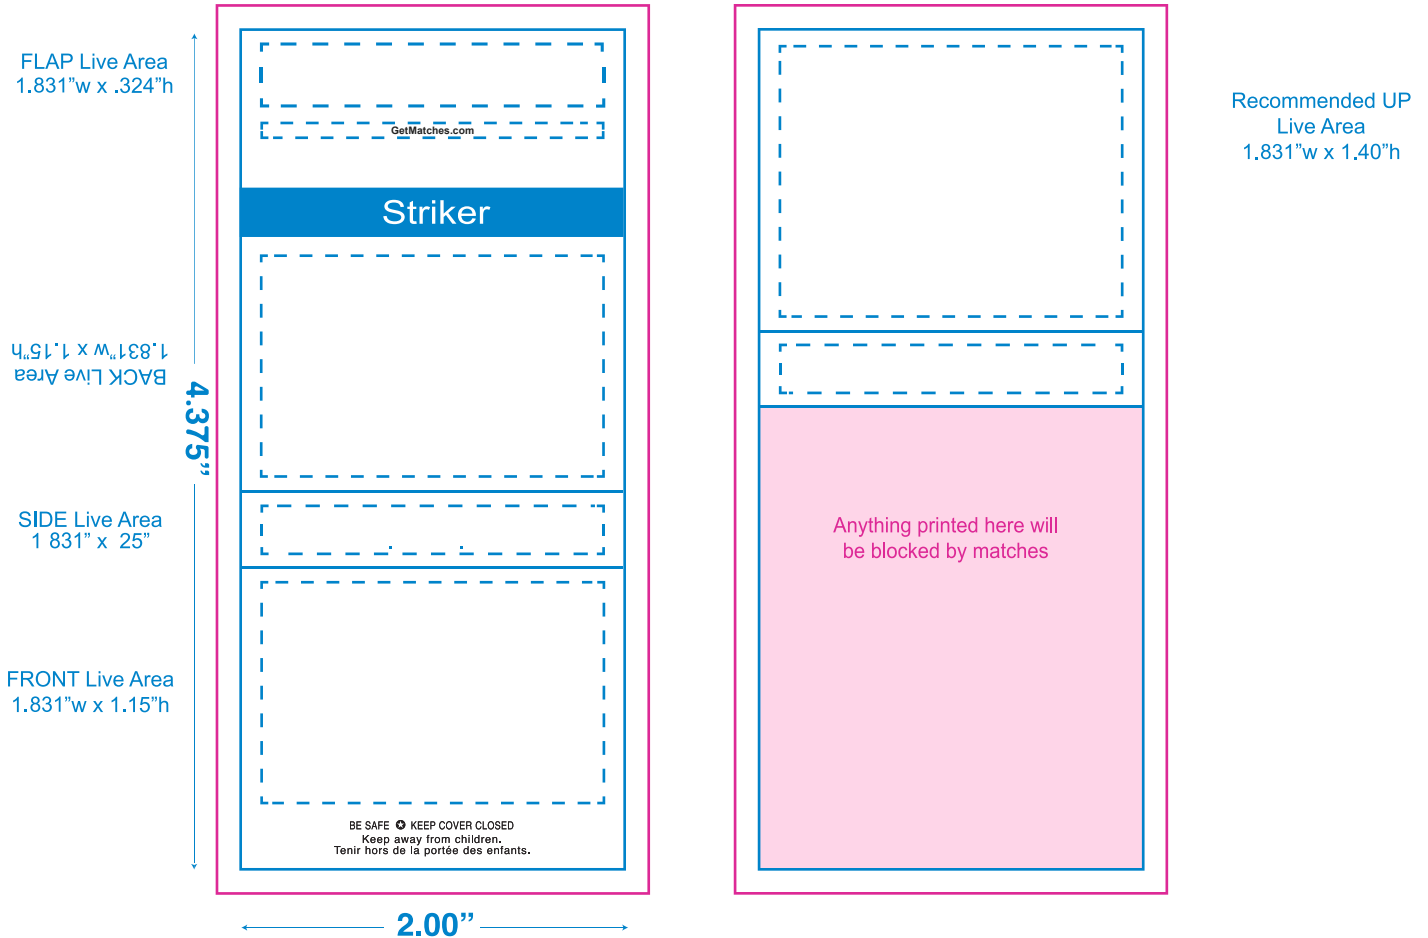

30L Book Match

BLEED LINE

CUT LINE

DASH LINE
Live Area
(All important info)

Outside / Cover

Inside / Underprint

Helpful Hints

- Please build design on top of template.
- Template must be locked and in separate layer than artwork.
- Any design with a colored background other than plain white must measure to pink "bleed line" established in template
- All Important info (Logo or Text) must be within dashed line areas (Live Area)