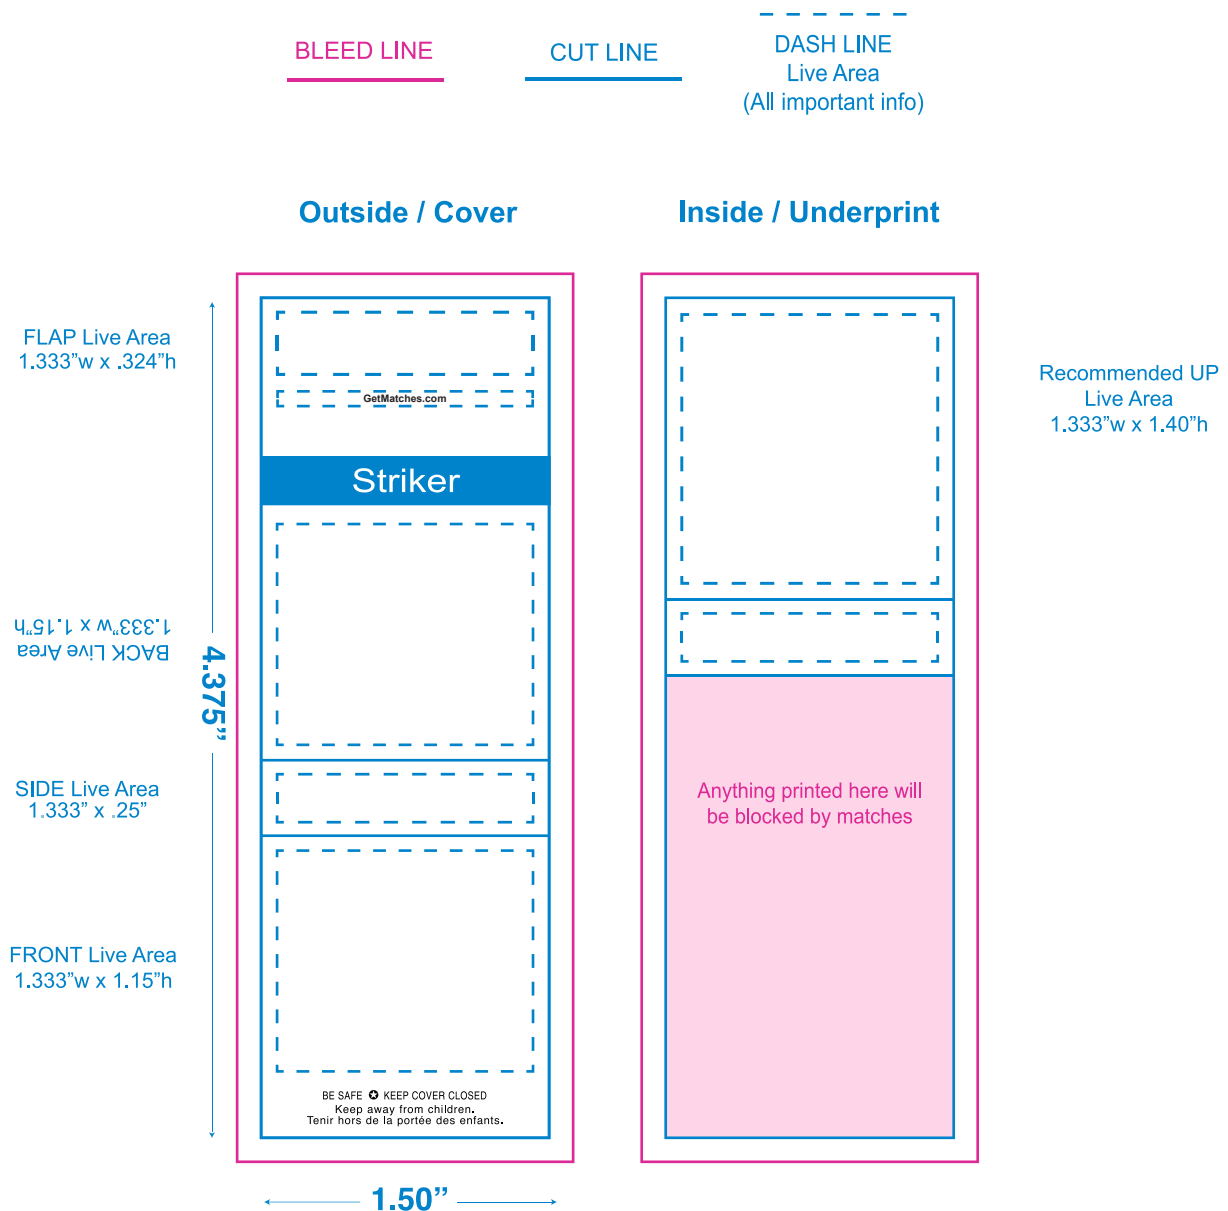

20L Book Match

Helpful Hints

- Please build design on top of template.
- Template must be locked and in separate layer than artwork.
- Any design with a colored background other than plain white must measure to pink "bleed line" established in template
- All Important info (Logo or Text) must be within dashed line areas (Live Area)