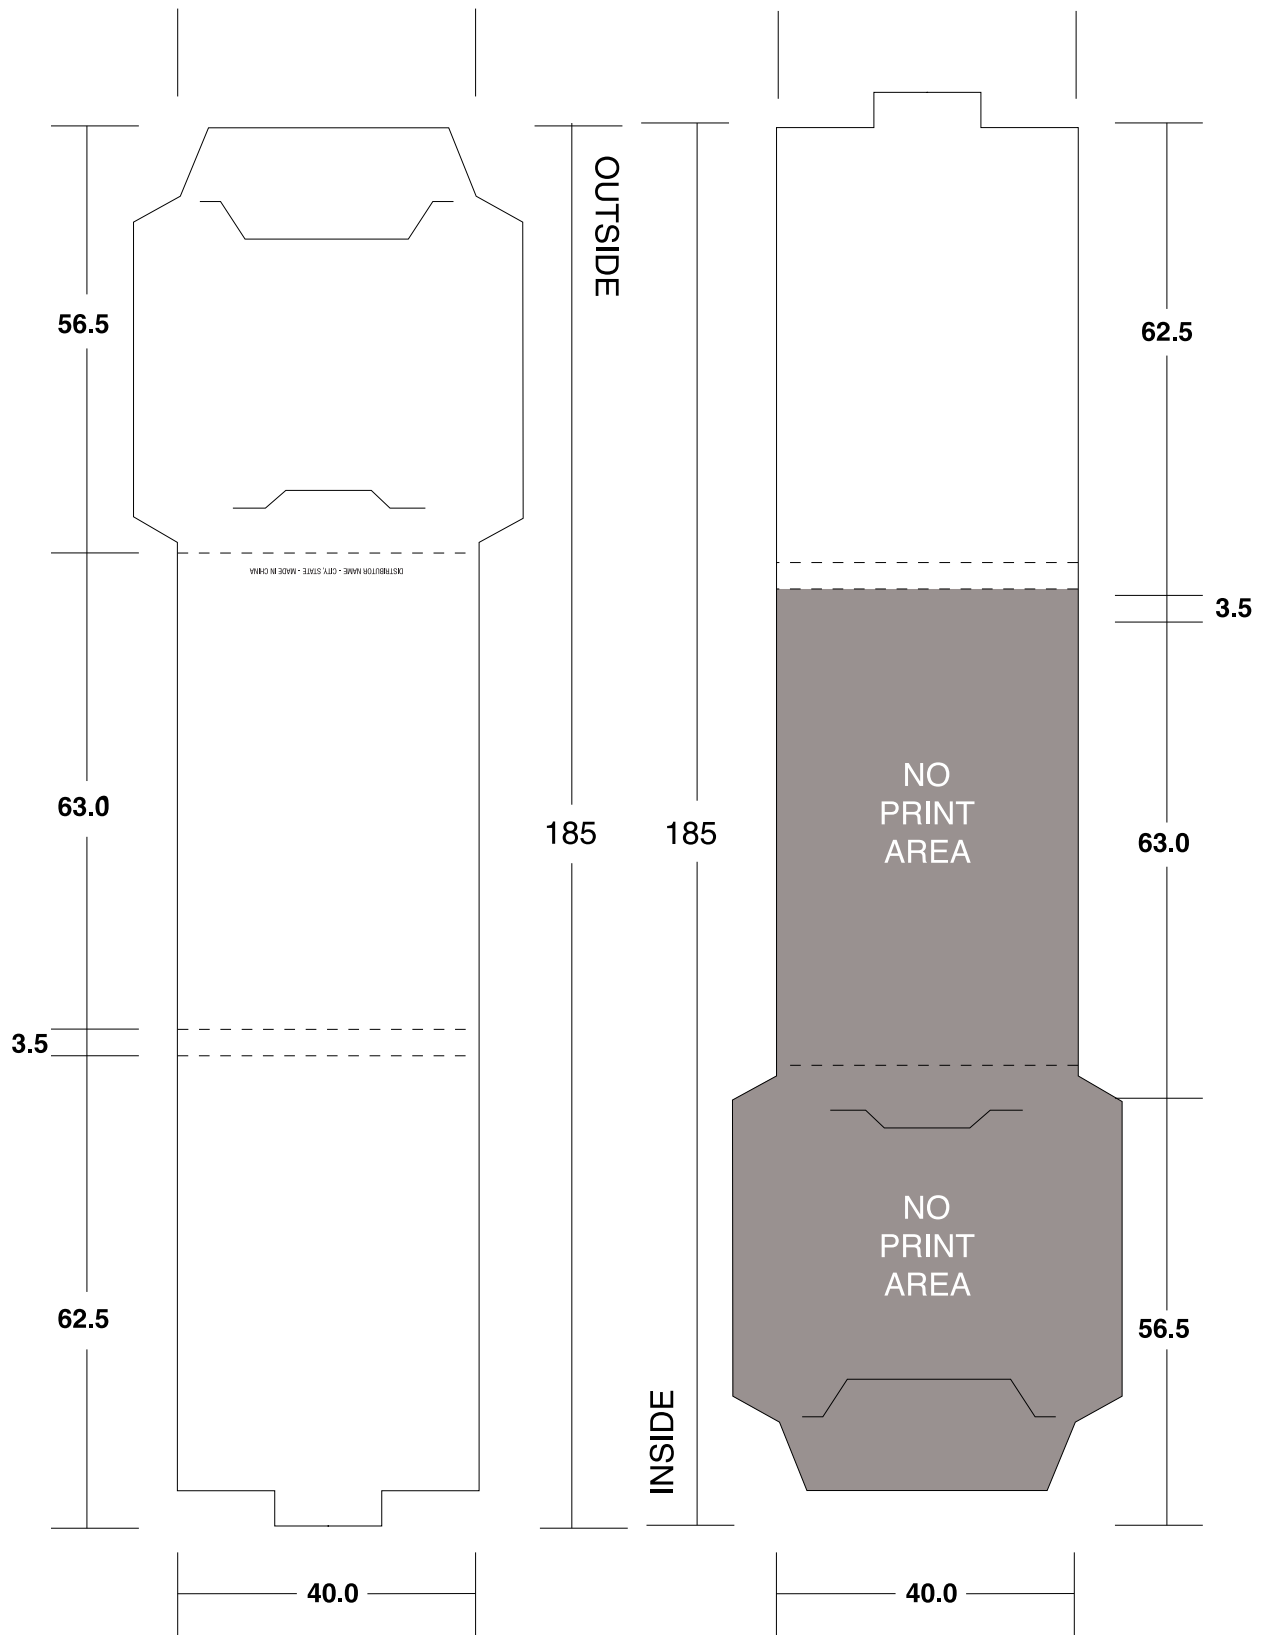

Item # 4042-10

Toothpick Booklet 10-Pack

All measurements are in millimeters

Art Guidelines

- Digital artwork must be Macintosh compatible.
- Spot color jobs must be supplied as Adobe Illustrator files with all fonts converted to outlines & Pantone colors specified.
- 4/color process jobs must be Photoshop compatible and supplied as a CMYK TIFF, EPS or JPEG file at 300 ppi.
- One-color jobs must be supplied as Illustrator files or Photoshop compatible grayscale images at 300 ppi.
- RGB colors, GIF files and other applications are not acceptable.