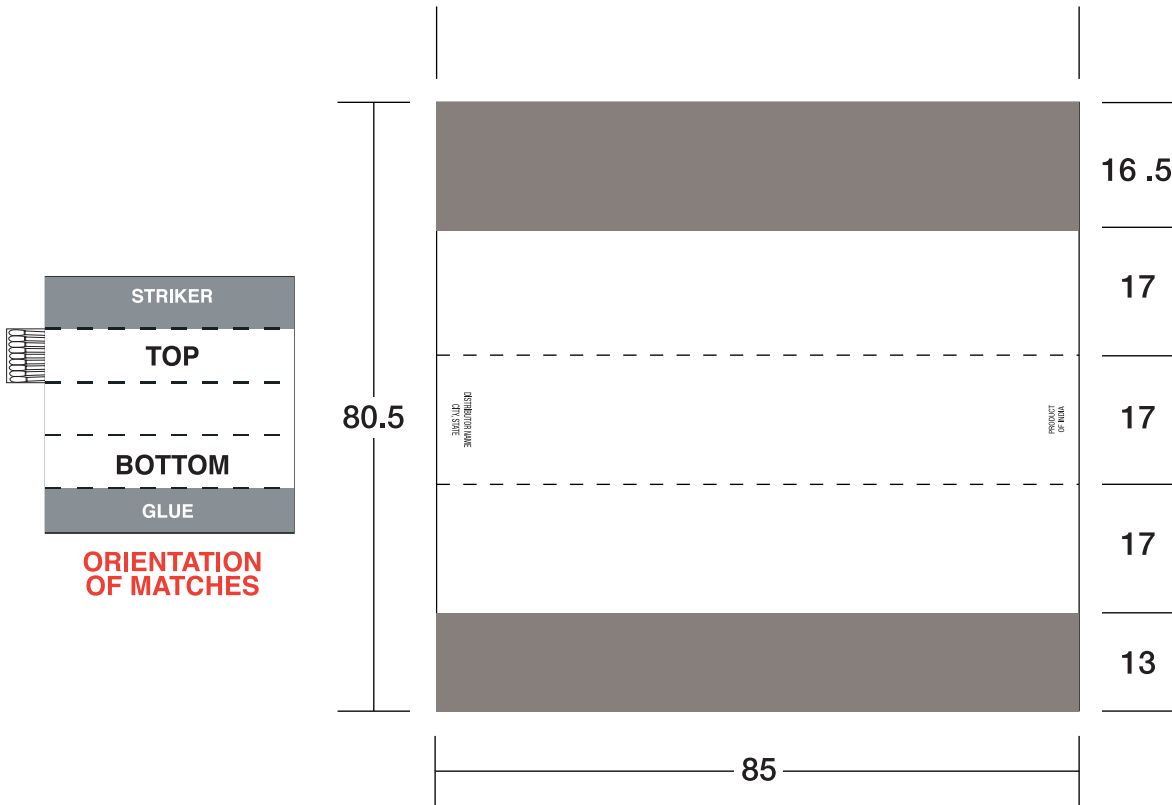

**Item # 1010-3L/BX-13**  
**Lipstick Candle Matches**  
 All measurements are in millimeters

**Art Guidelines**

- Digital artwork must be Macintosh compatible.
- Spot color jobs must be supplied as Adobe Illustrator files with all fonts converted to outlines & Pantone colors specified.
- 4/color process jobs must be Photoshop compatible and supplied as a CMYK TIFF, EPS or JPEG file at 300 ppi.
- One-color jobs must be supplied as Illustrator files or Photoshop compatible grayscale images at 300 ppi.
- RGB colors, GIF files and other applications are not acceptable.