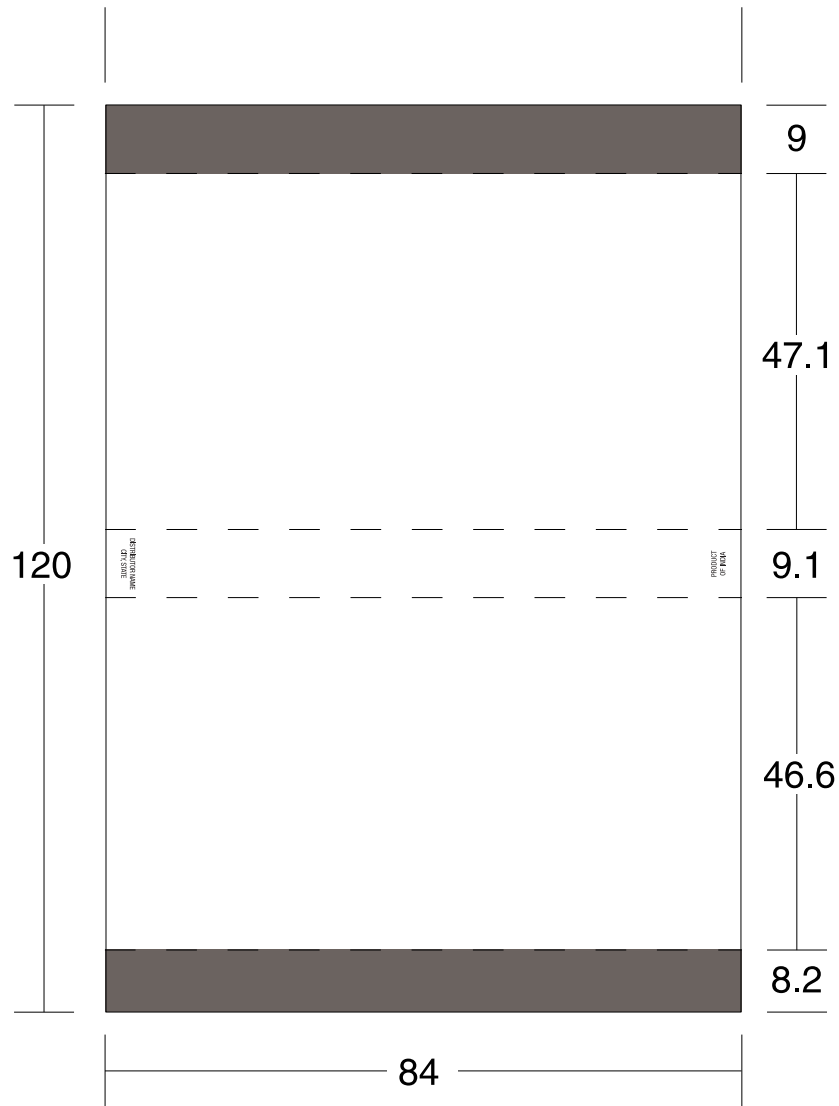

## Item # 1026-3L

### Riviera Candle Matches

All measurements are in millimeters